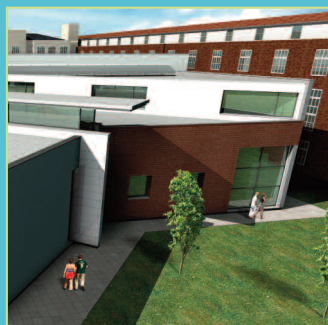

find out more

www.ljmu.ac.uk