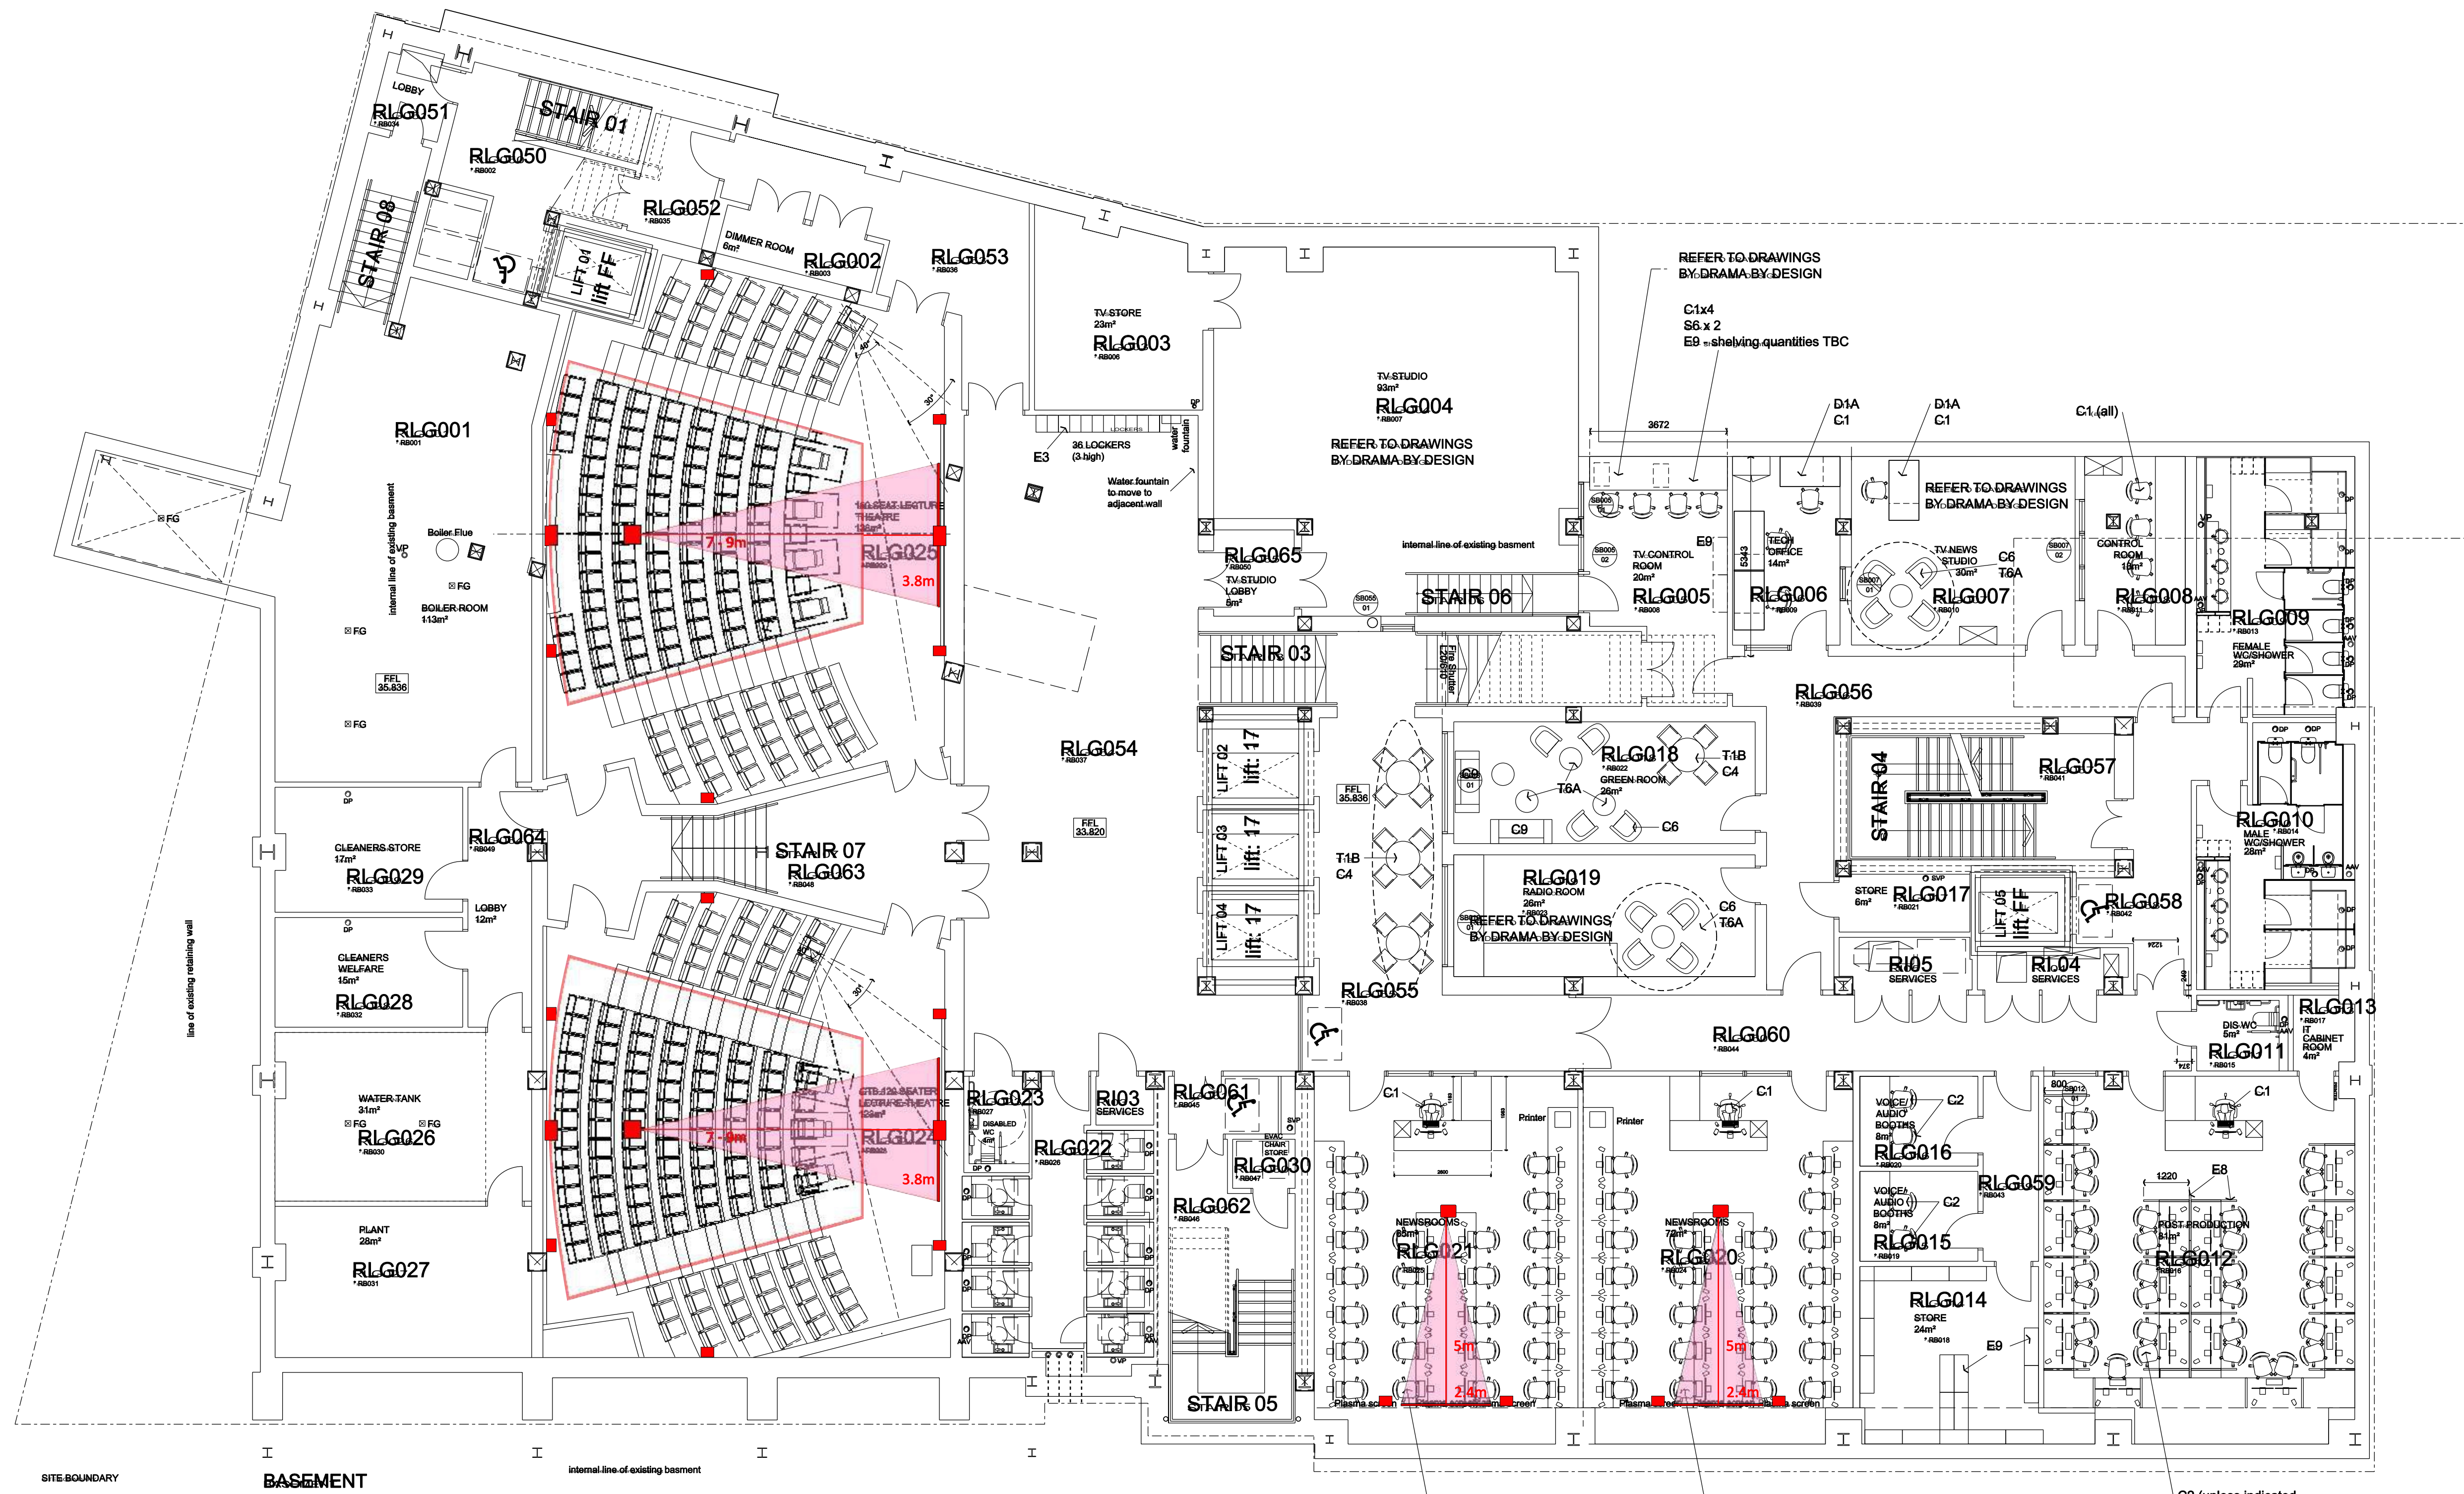

# Audio Visual Overlay

Projector / Projection Beam

Loudspeaker

Induction Loop Aerial

C2, (unless indicated otherwise)

C2, (unless indicated otherwise)

C2, (unless indicated otherwise)