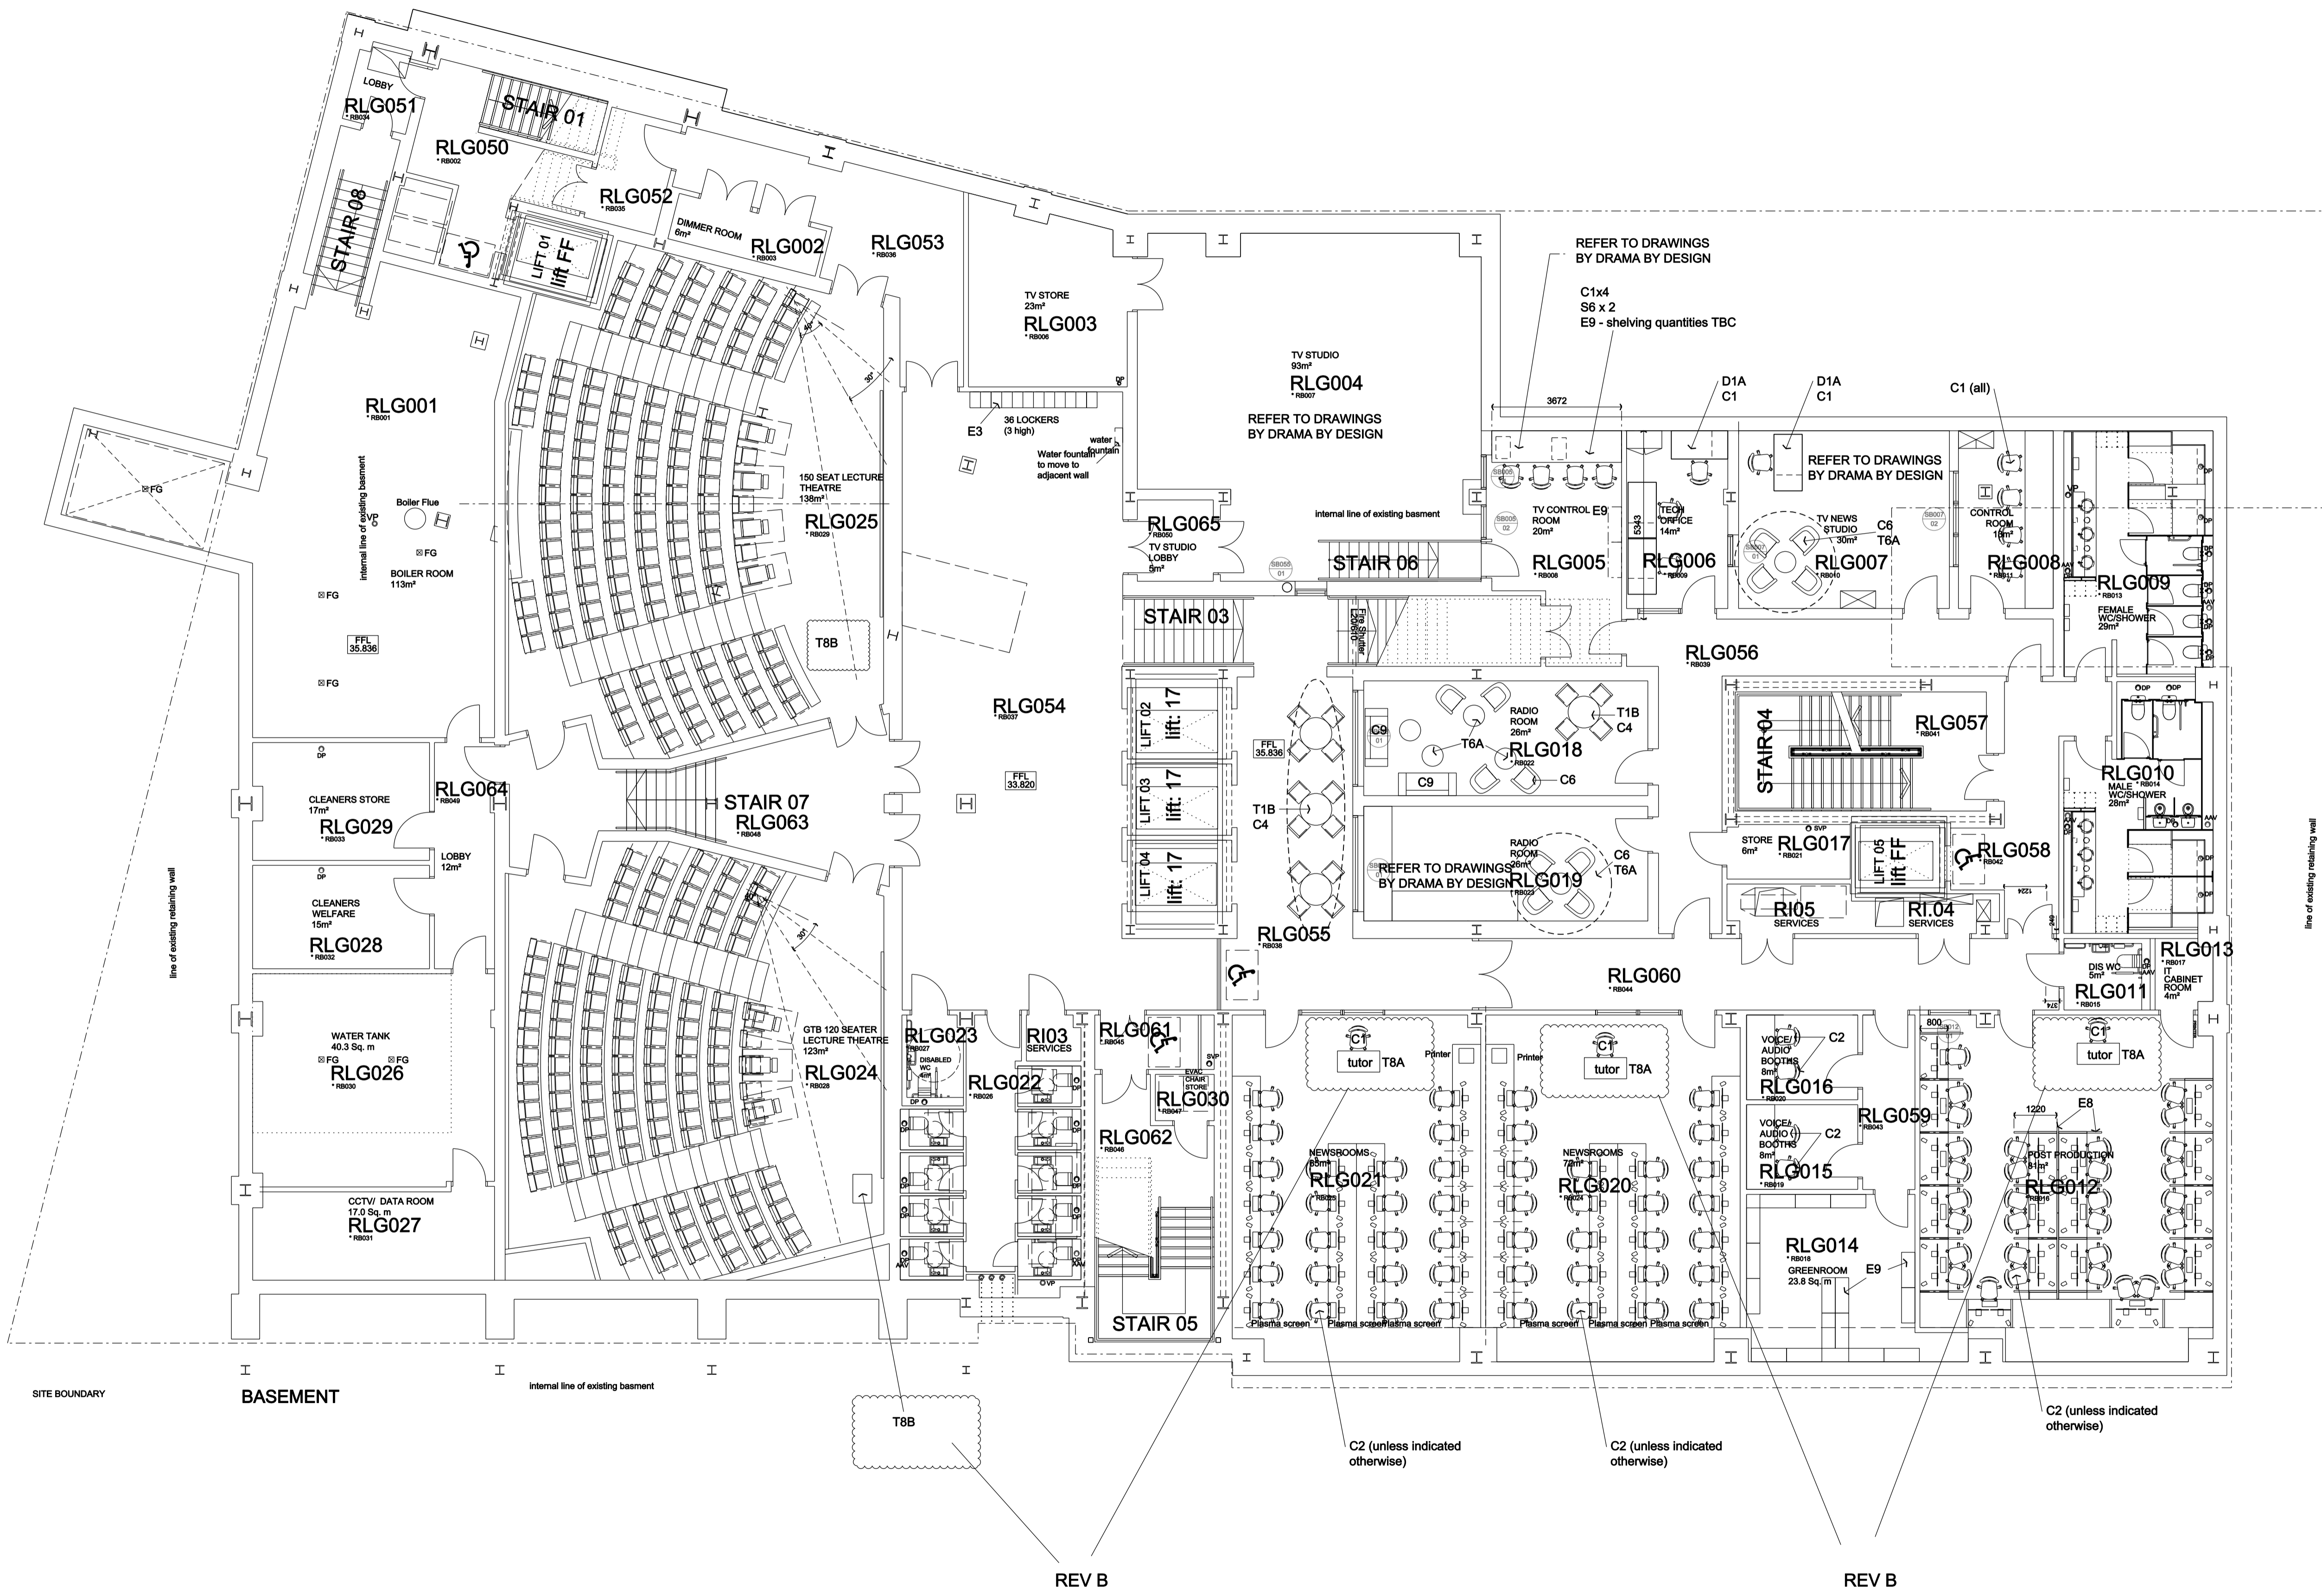

STORAGE KEY

Revisions				
Revision	Date	Revision notes	Design change	Inspected by
A	14.10.10	- Change to room use: RLG014 - Store Room RLG018 - Radio Room RLG019 - Green Room		KT
B	07.12.10	- Tutor desk - ref added - Lecture theatre lectum - ref added - Revisions to meeting table spec. - Integrated power removed		KT

Job title
**John Moores University
Redmonds Building
Liverpool**

Drawing title
**Furniture Layout
Basement**

Check all dimensions and verify on site. Report any errors or omissions

First issued **29.09.10**
Drawn by **KT**
Drawing sheet size **A1**
Scale **1:1450**
Inspected by **MR**
Job code **JMMP1**
Drawing number prefix **L**
Drawing number **1450**
Revision **B**

This line should measure 100mm along x and y axis when printed