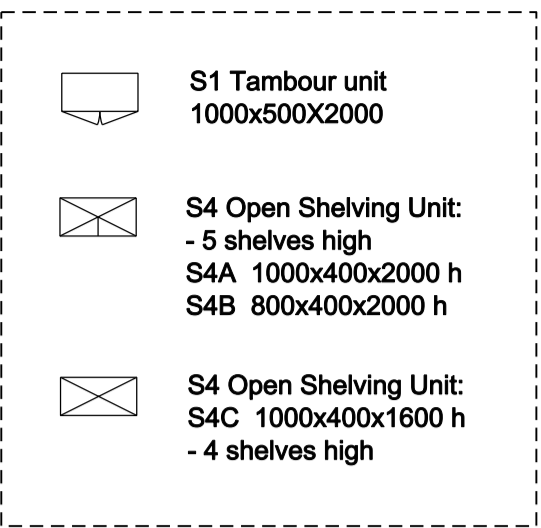

STORAGE KEY

Revisions				
Revision	Date	Revision notes	Design change	Inspected by
A	14.10.10	- Change to room use: RLG014 - Store Room RLG018 - Radio Room RLG019 - Green Room		KT
B	07.12.10	- Tutor desk - ref added - Lecture theatre lectum - ref added - Revisions to meeting table spec. - Integrated power removed		KT

Job title
**John Moores University
Redmonds Building
Liverpool**

Drawing title
**Furniture Layout
Basement**

Check all dimensions and verify on site. Report any errors or omissions

First issued **29.09.10**
Drawn by **KT**
Drawing sheet size **A1**
Scale **1:1450**
Inspected by **MR**
Job code **JMMP1**
Drawing number prefix **L**
Drawing number **1450**
Revision **B**

This line should measure 100mm along x and y axis when printed