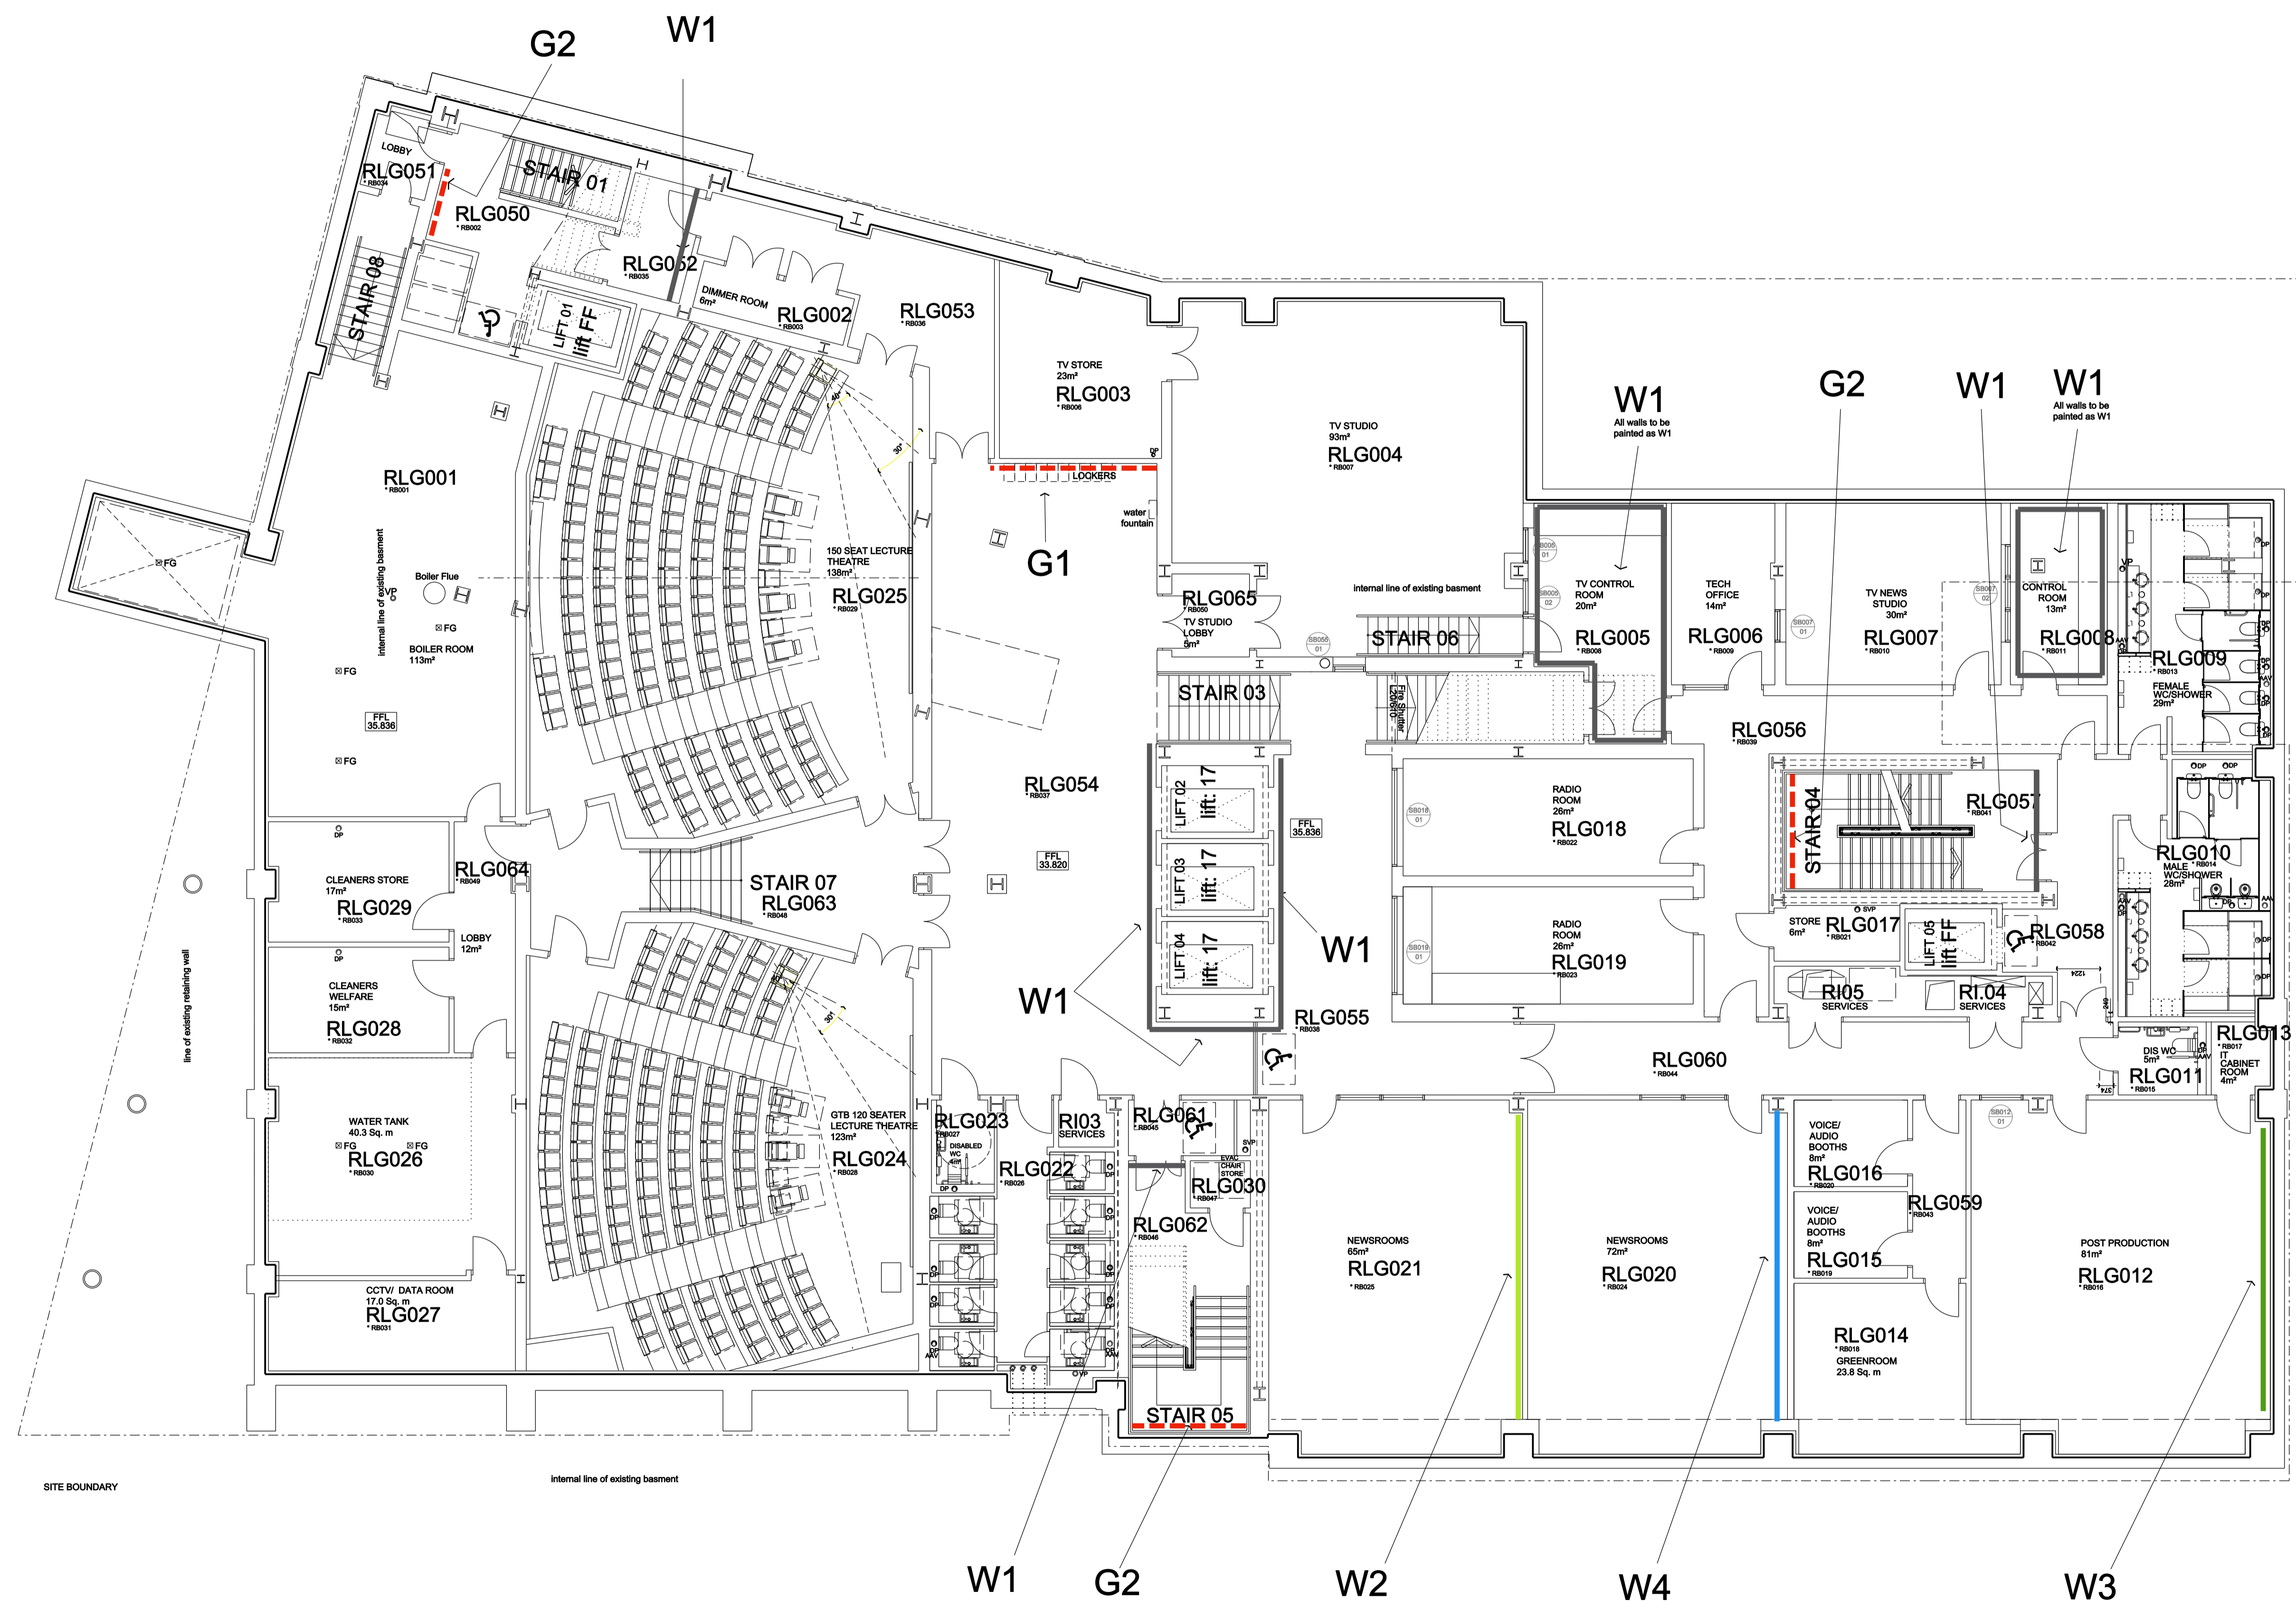

KEY:

- Dulux xxx/xxx TBC W1
- Dulux xxx/xxx TBC W2
- Dulux xxx/xxx TBC W3
- Dulux xxx/xxx TBC W4
- Dulux xxx/xxx TBC W5
- Dulux xxx/xxx TBC W6

Jumbo Graphic

- G1 - Faculty
- G2 - Stairwell
- G3 - Social/ Independent Learning

Revisions				
Revision	Date	Revision notes	Design	Inspected by

Job title
**Mount Pleasant Campus
General Teaching Building
Liverpool John Moores University**

Drawing title
**Basement
Accent Walls
Decorated & Jumbo Wall Graphics**

Check all dimensions and verify on site. Report any errors or omissions

First issued	06.12.10
Drawn by	KT
Drawing sheet size	A1
Scale	1:100
Inspected by	MR
Job code	JMMP
Drawing number prefix	L
Drawing number	1690

This line should measure 100mm along x and y axes when printed