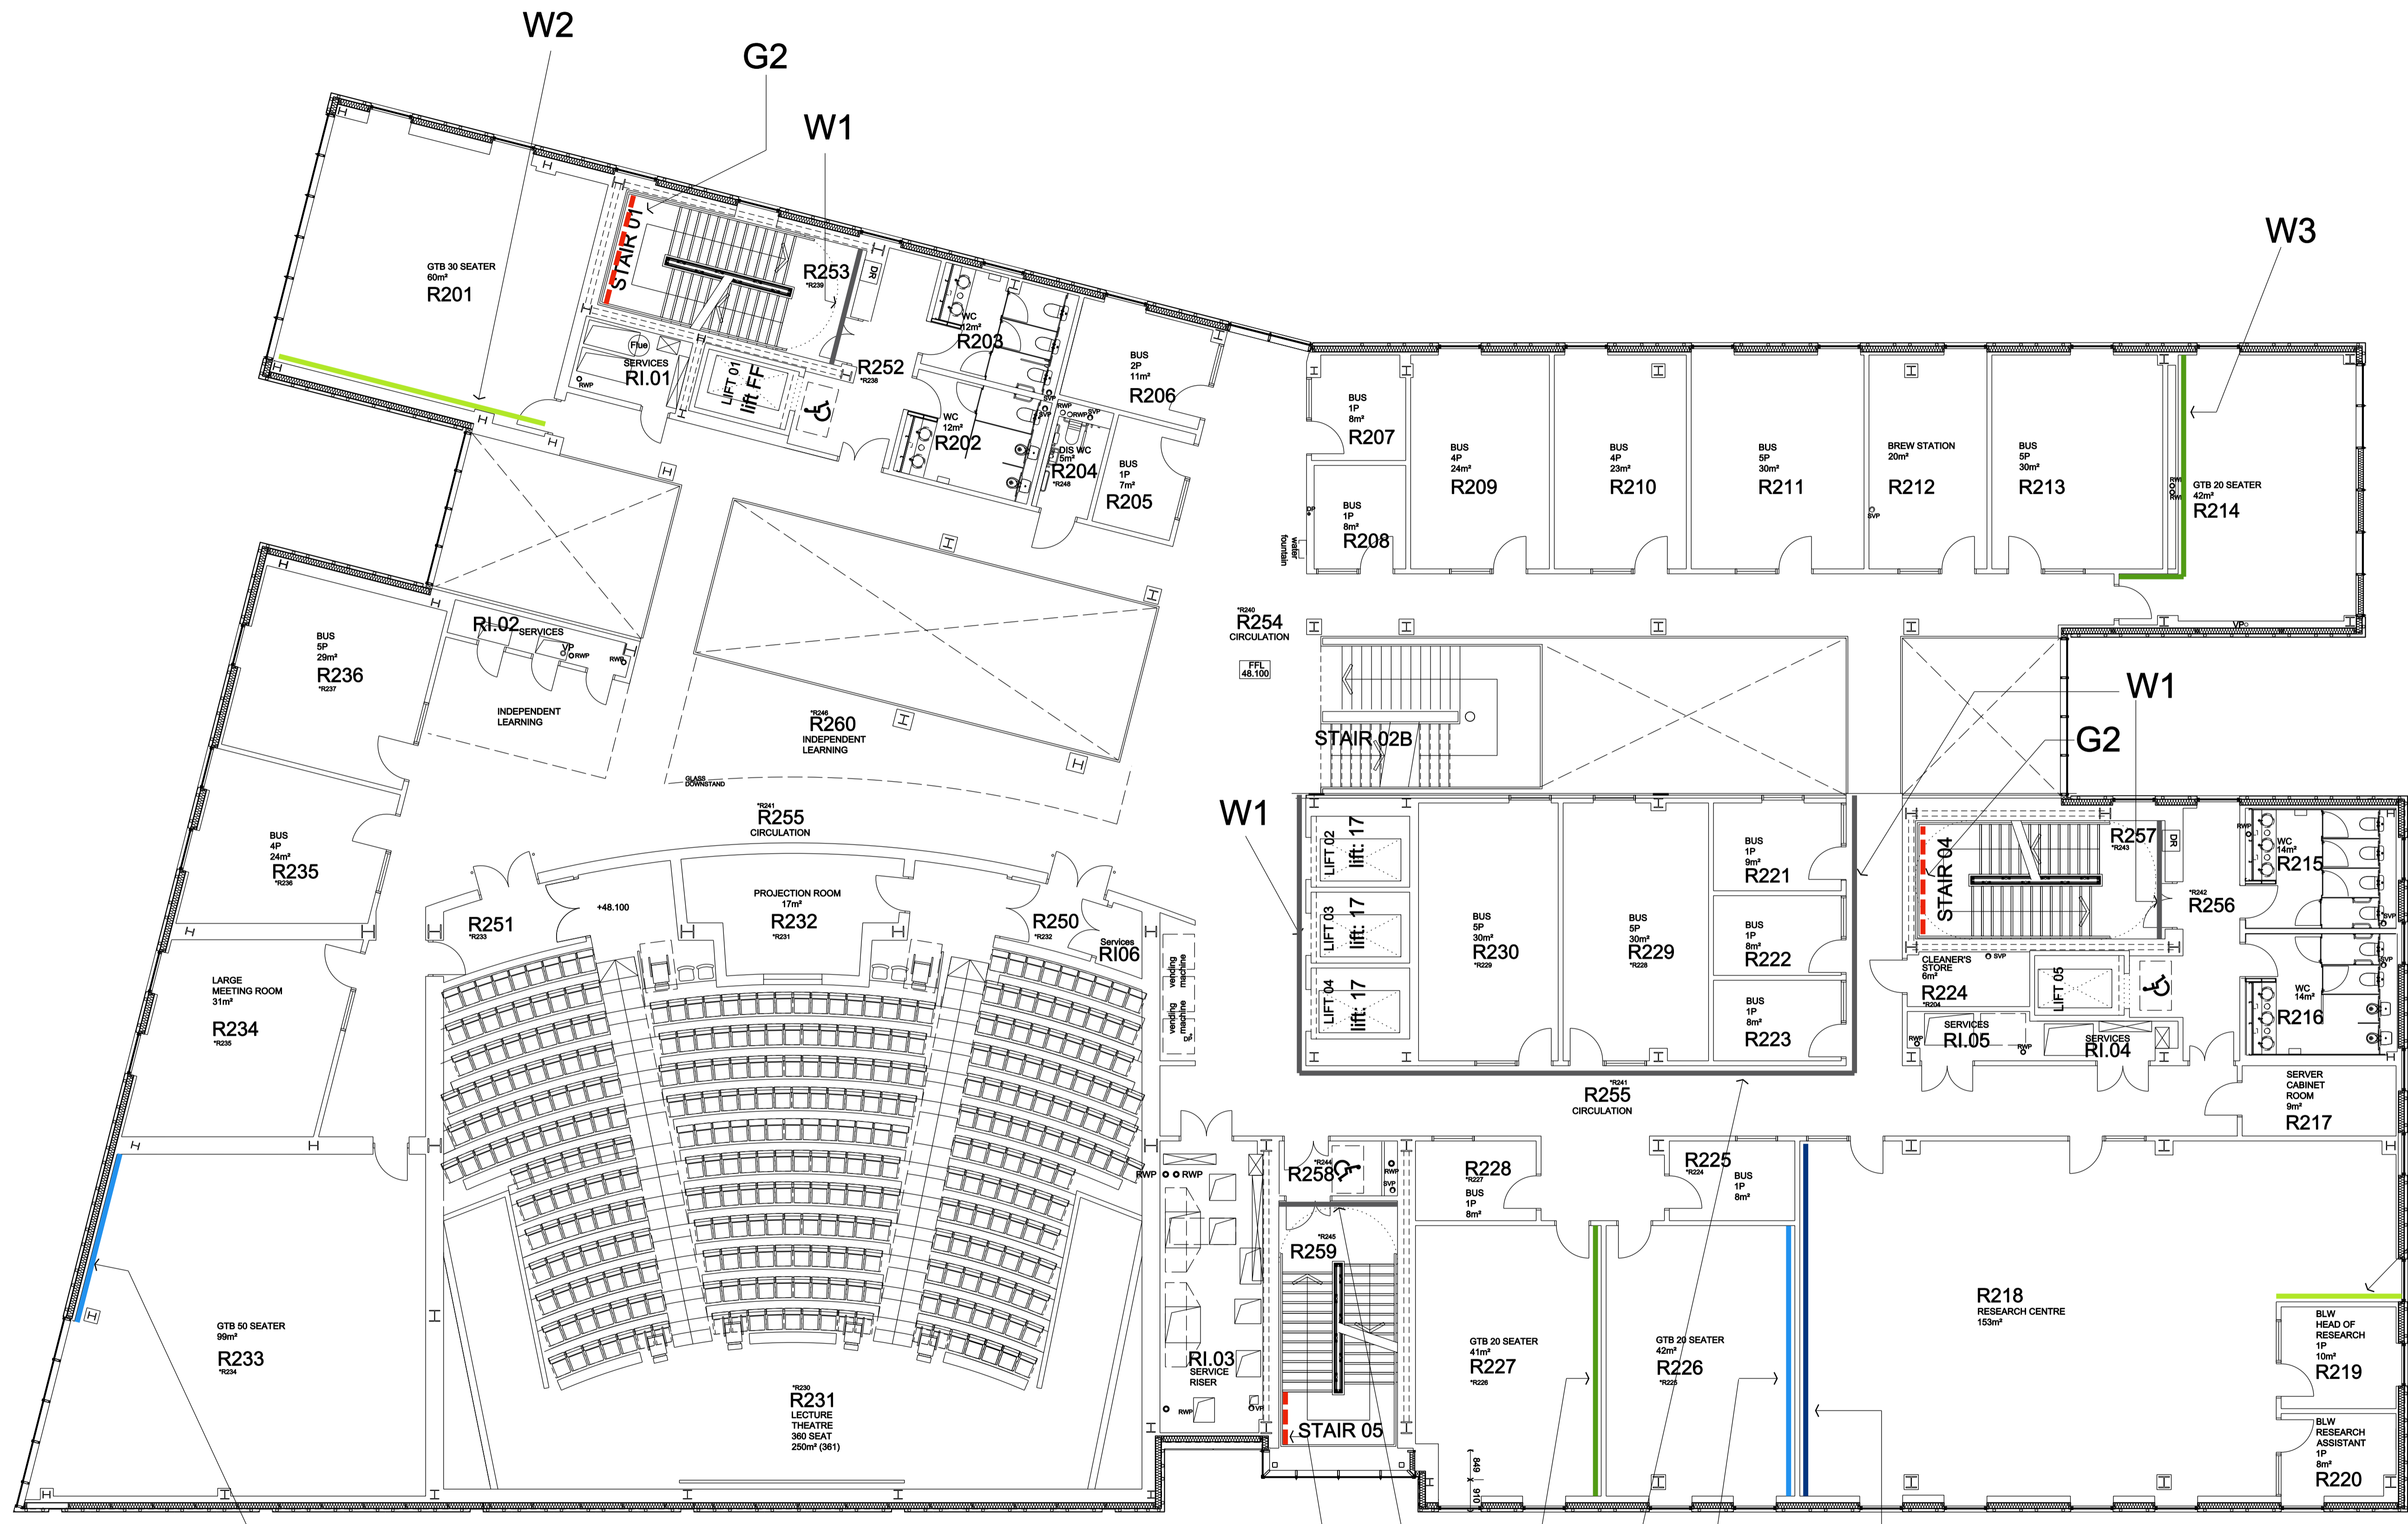

KEY:

Dulux xxx/xxx TBC		W1
Dulux xxx/xxx TBC		W2
Dulux xxx/xxx TBC		W3
Dulux xxx/xxx TBC		W4
Dulux xxx/xxx TBC		W5
Dulux xxx/xxx TBC		W6

Jumbo Graphic

G1 - Faculty
G2 - Stairwell
G3 - Social/
Independent Learning

Revisions			
Revision	Date	Revision notes	Design checked by

Job title
**Mount Pleasant Campus
General Teaching Building
Liverpool John Moores University**

Drawing title
**Second Floor
Accent Walls
Decorated & Jumbo Graphic**

Check all dimensions and verify on site. Report any errors or omissions

First issued	06.12.10
Drawn by	KT
Drawing sheet size	A1
Scale	1:100
Inspected by	MR
Job code	JMMP
Drawing number prefix	L
Drawing number	1693
Revision	

This line should measure 100mm along x and y axes when printed