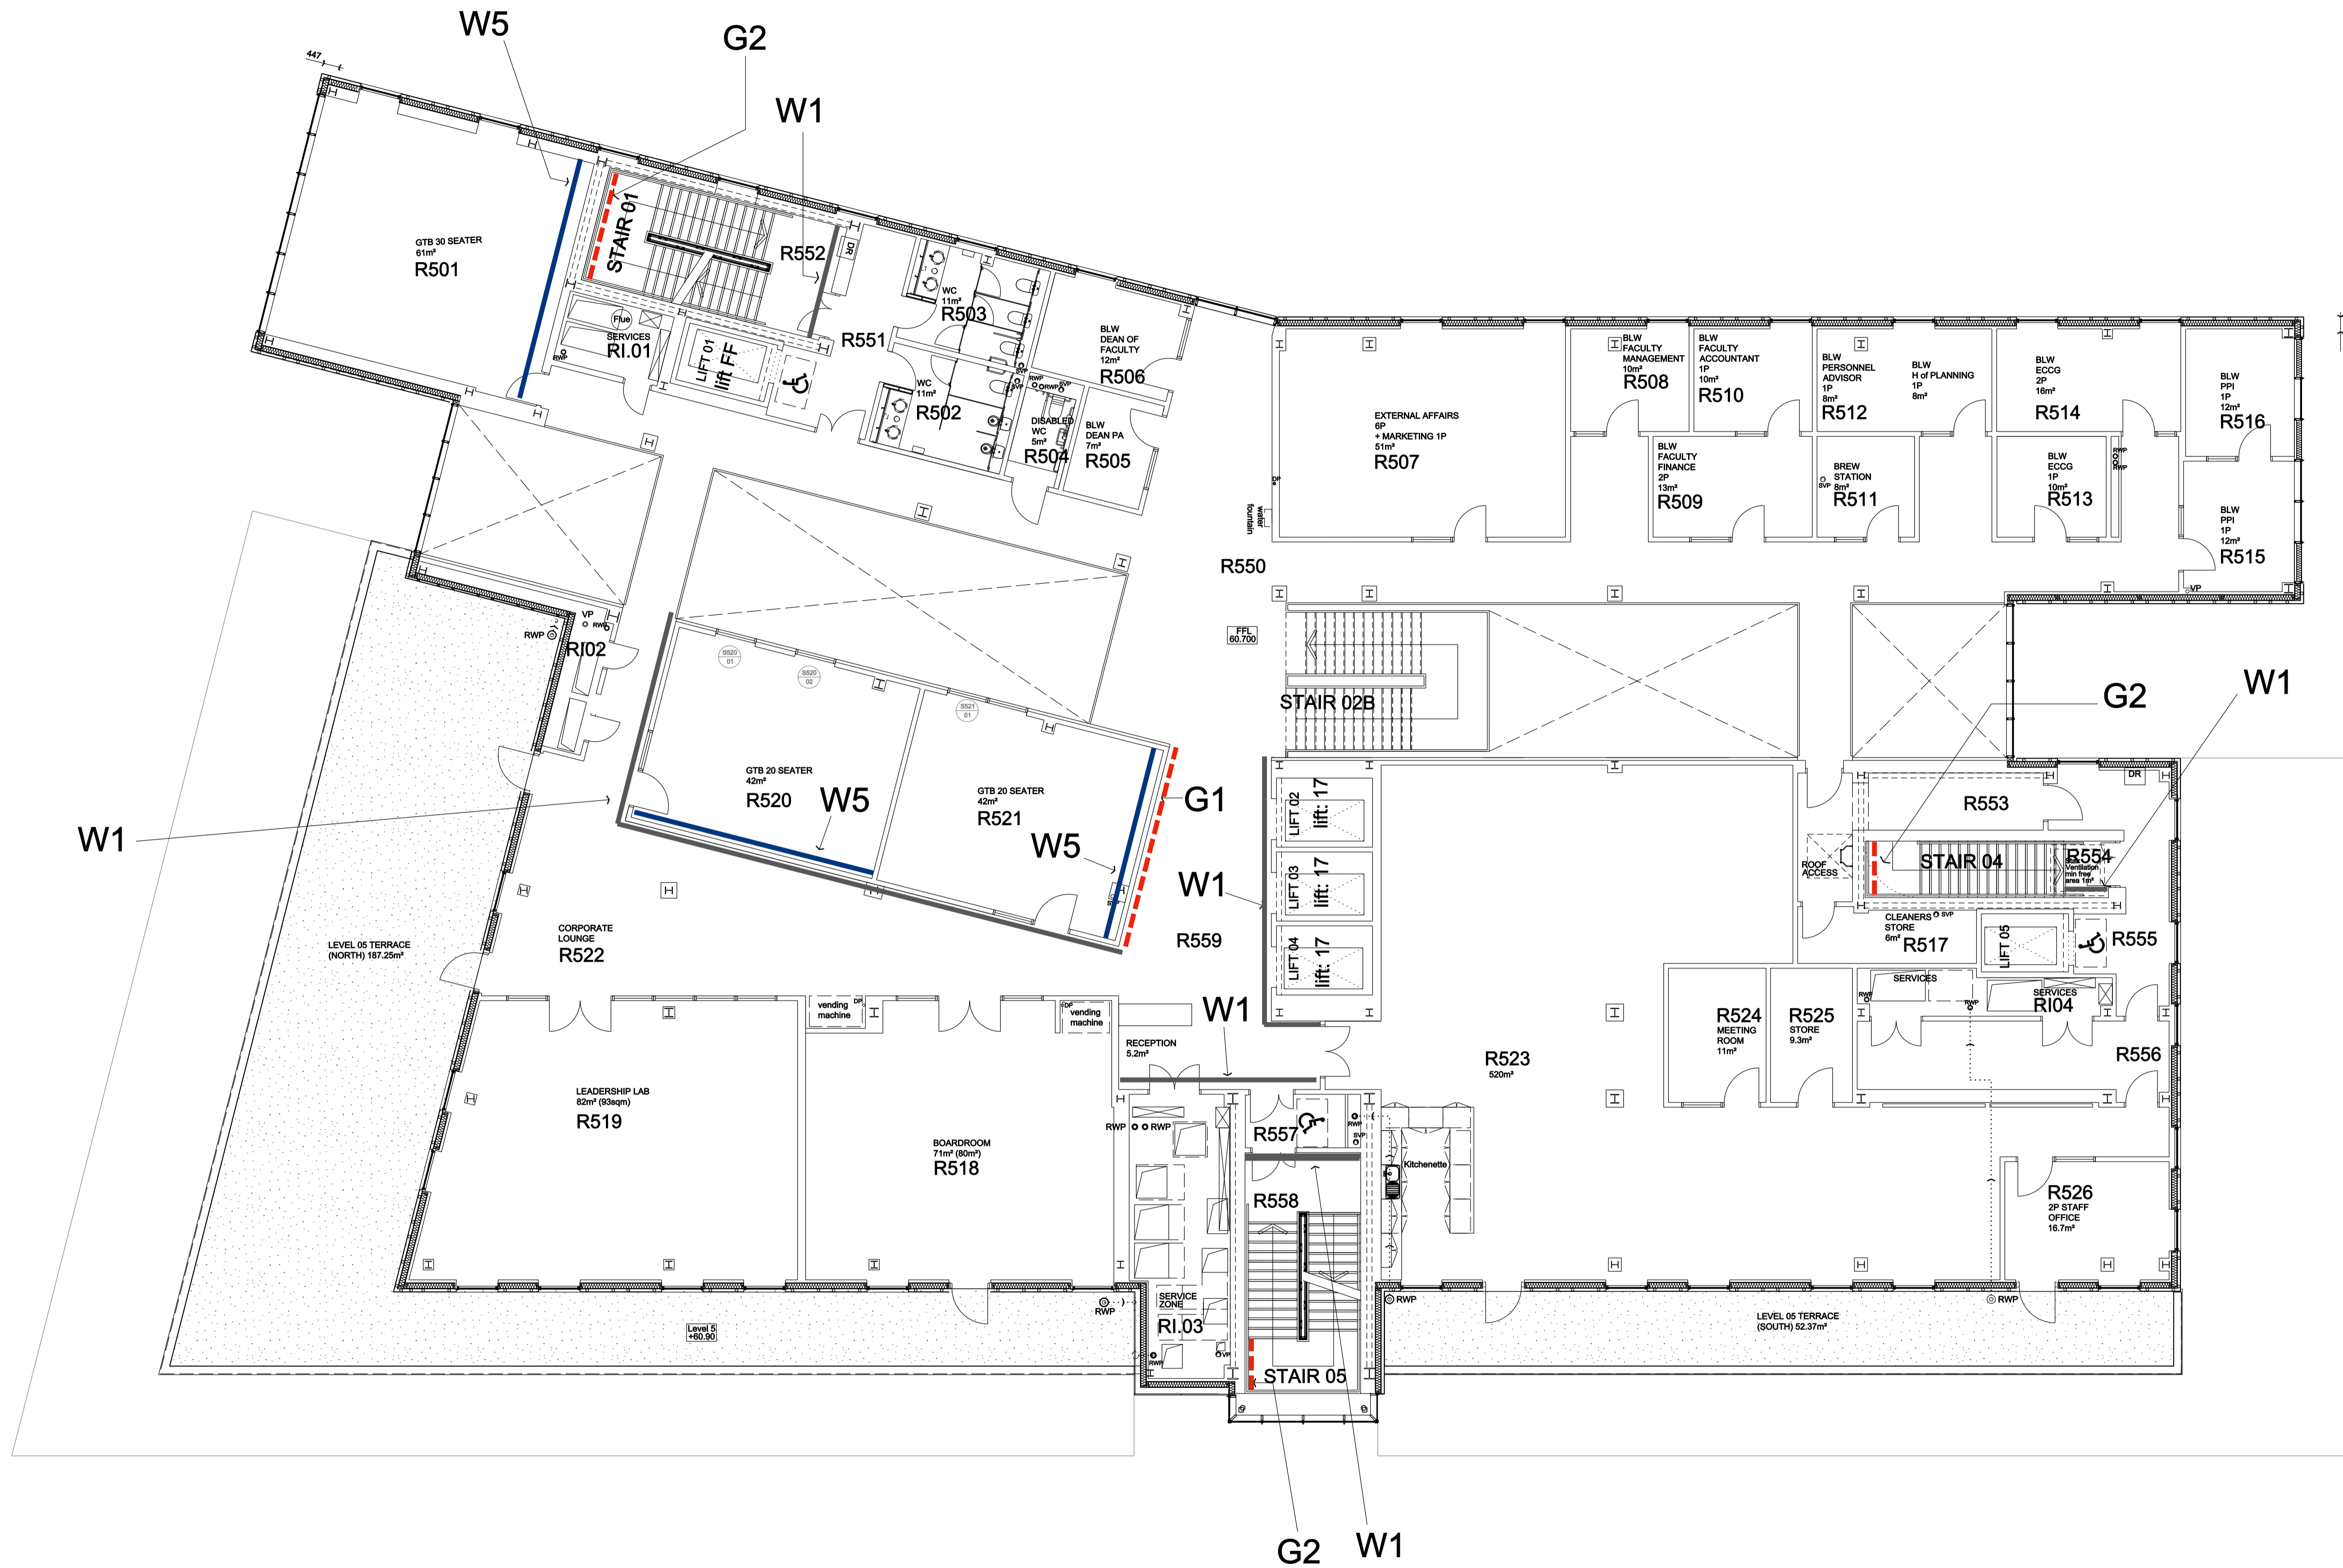

KEY:

Dulux xxx/xxx TBC		W1
Dulux xxx/xxx TBC		W2
Dulux xxx/xxx TBC		W3
Dulux xxx/xxx TBC		W4
Dulux xxx/xxx TBC		W5
Dulux xxx/xxx TBC		W6
Jumbo Graphic		
G1	- Faculty	
G2	- Stairwell	
G3	- Social/ Independent Learning	

Revisions				
Revision	Date	Revision notes	Design Change	Inspected by

Job title
**Mount Pleasant Campus
General Teaching Building
John Moores University**

Drawing title
**Fifth Floor
Accent Walls
Decorated & Jumbo Wall Graphics**

First issued	06.12.10
Drawn by	KT
Drawing sheet size	A1
Scale	1:100
Inspected by	MR
Job code	JMMMP
Drawing number prefix	L
Drawing number	1696
Revision