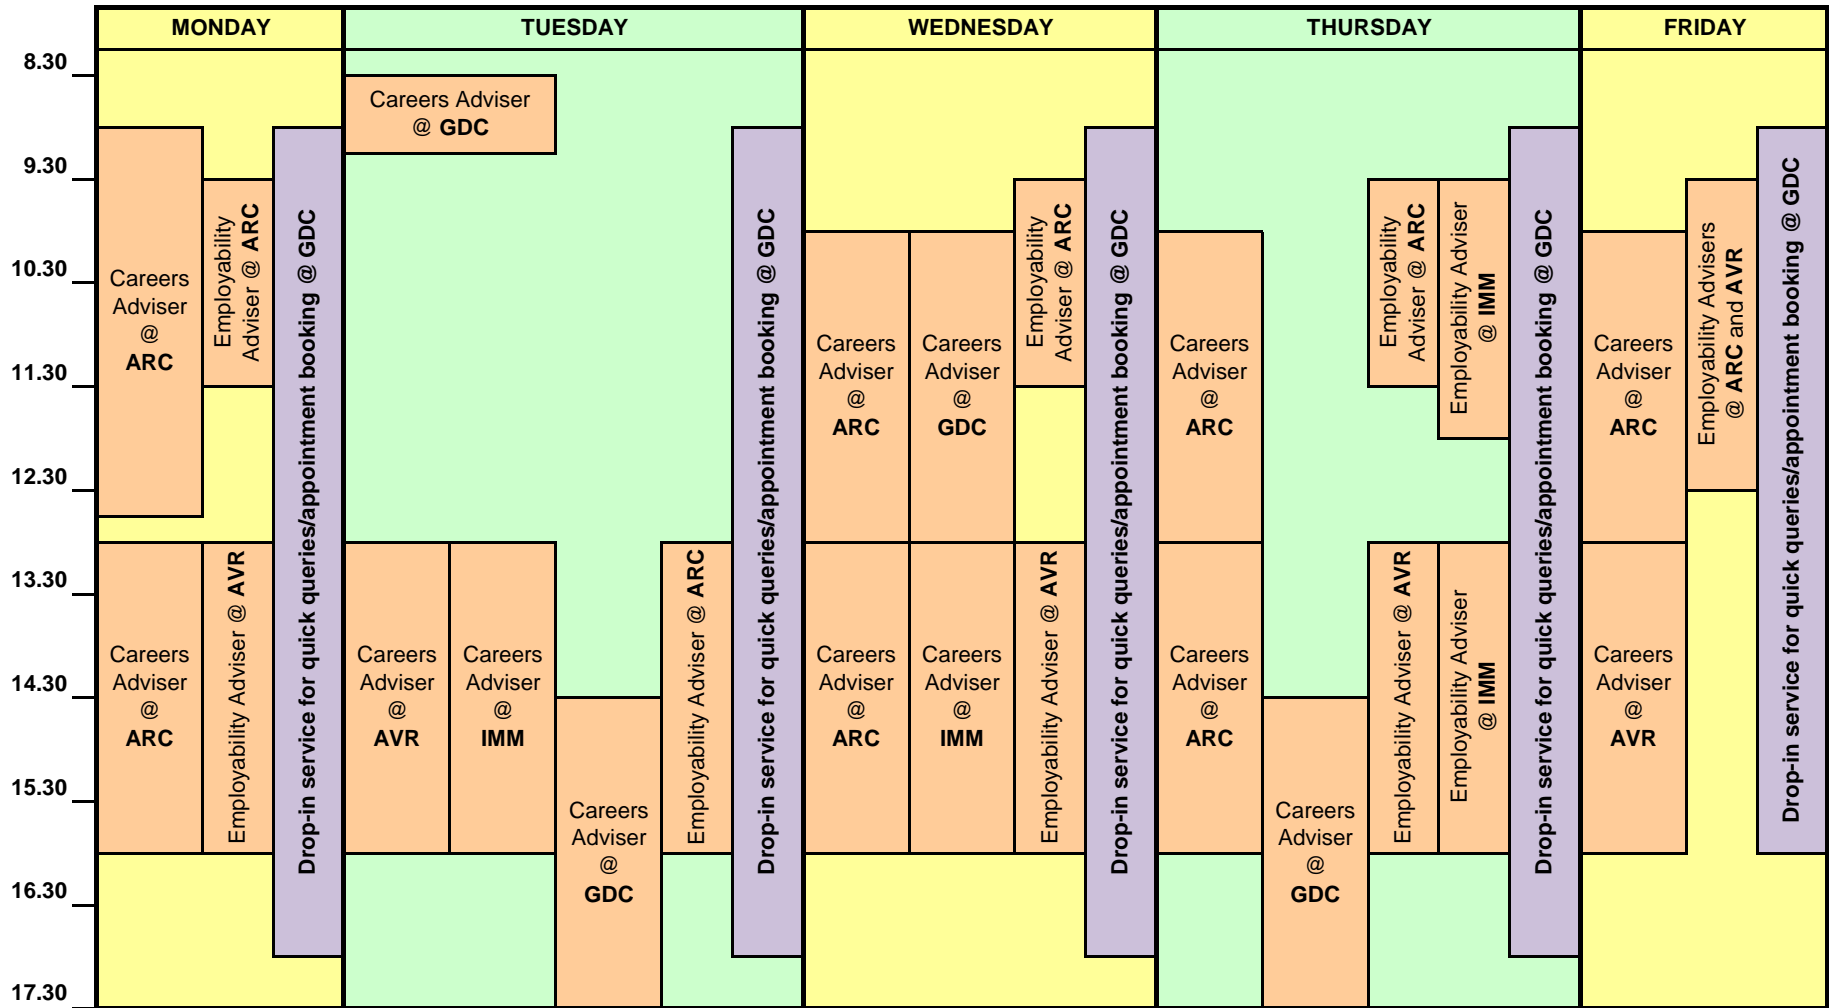

Access to the GDC's careers and employability advisers

KEY TO SERVICES

- One to one appointments available with a careers or employability adviser
- Drop-in service available for quick queries and to book appointments

PLEASE NOTE: Slots shown indicate regular rota but may be subject to change

KEY TO LOCATIONS

- GDC Graduate Development Centre, Kingsway House
- ARC Aldham Roberts Centre, Mount Pleasant
- AVR Avril Roberts Centre, Tithebarn Street
- IMM I.M. Marsh Learning Resource Centre