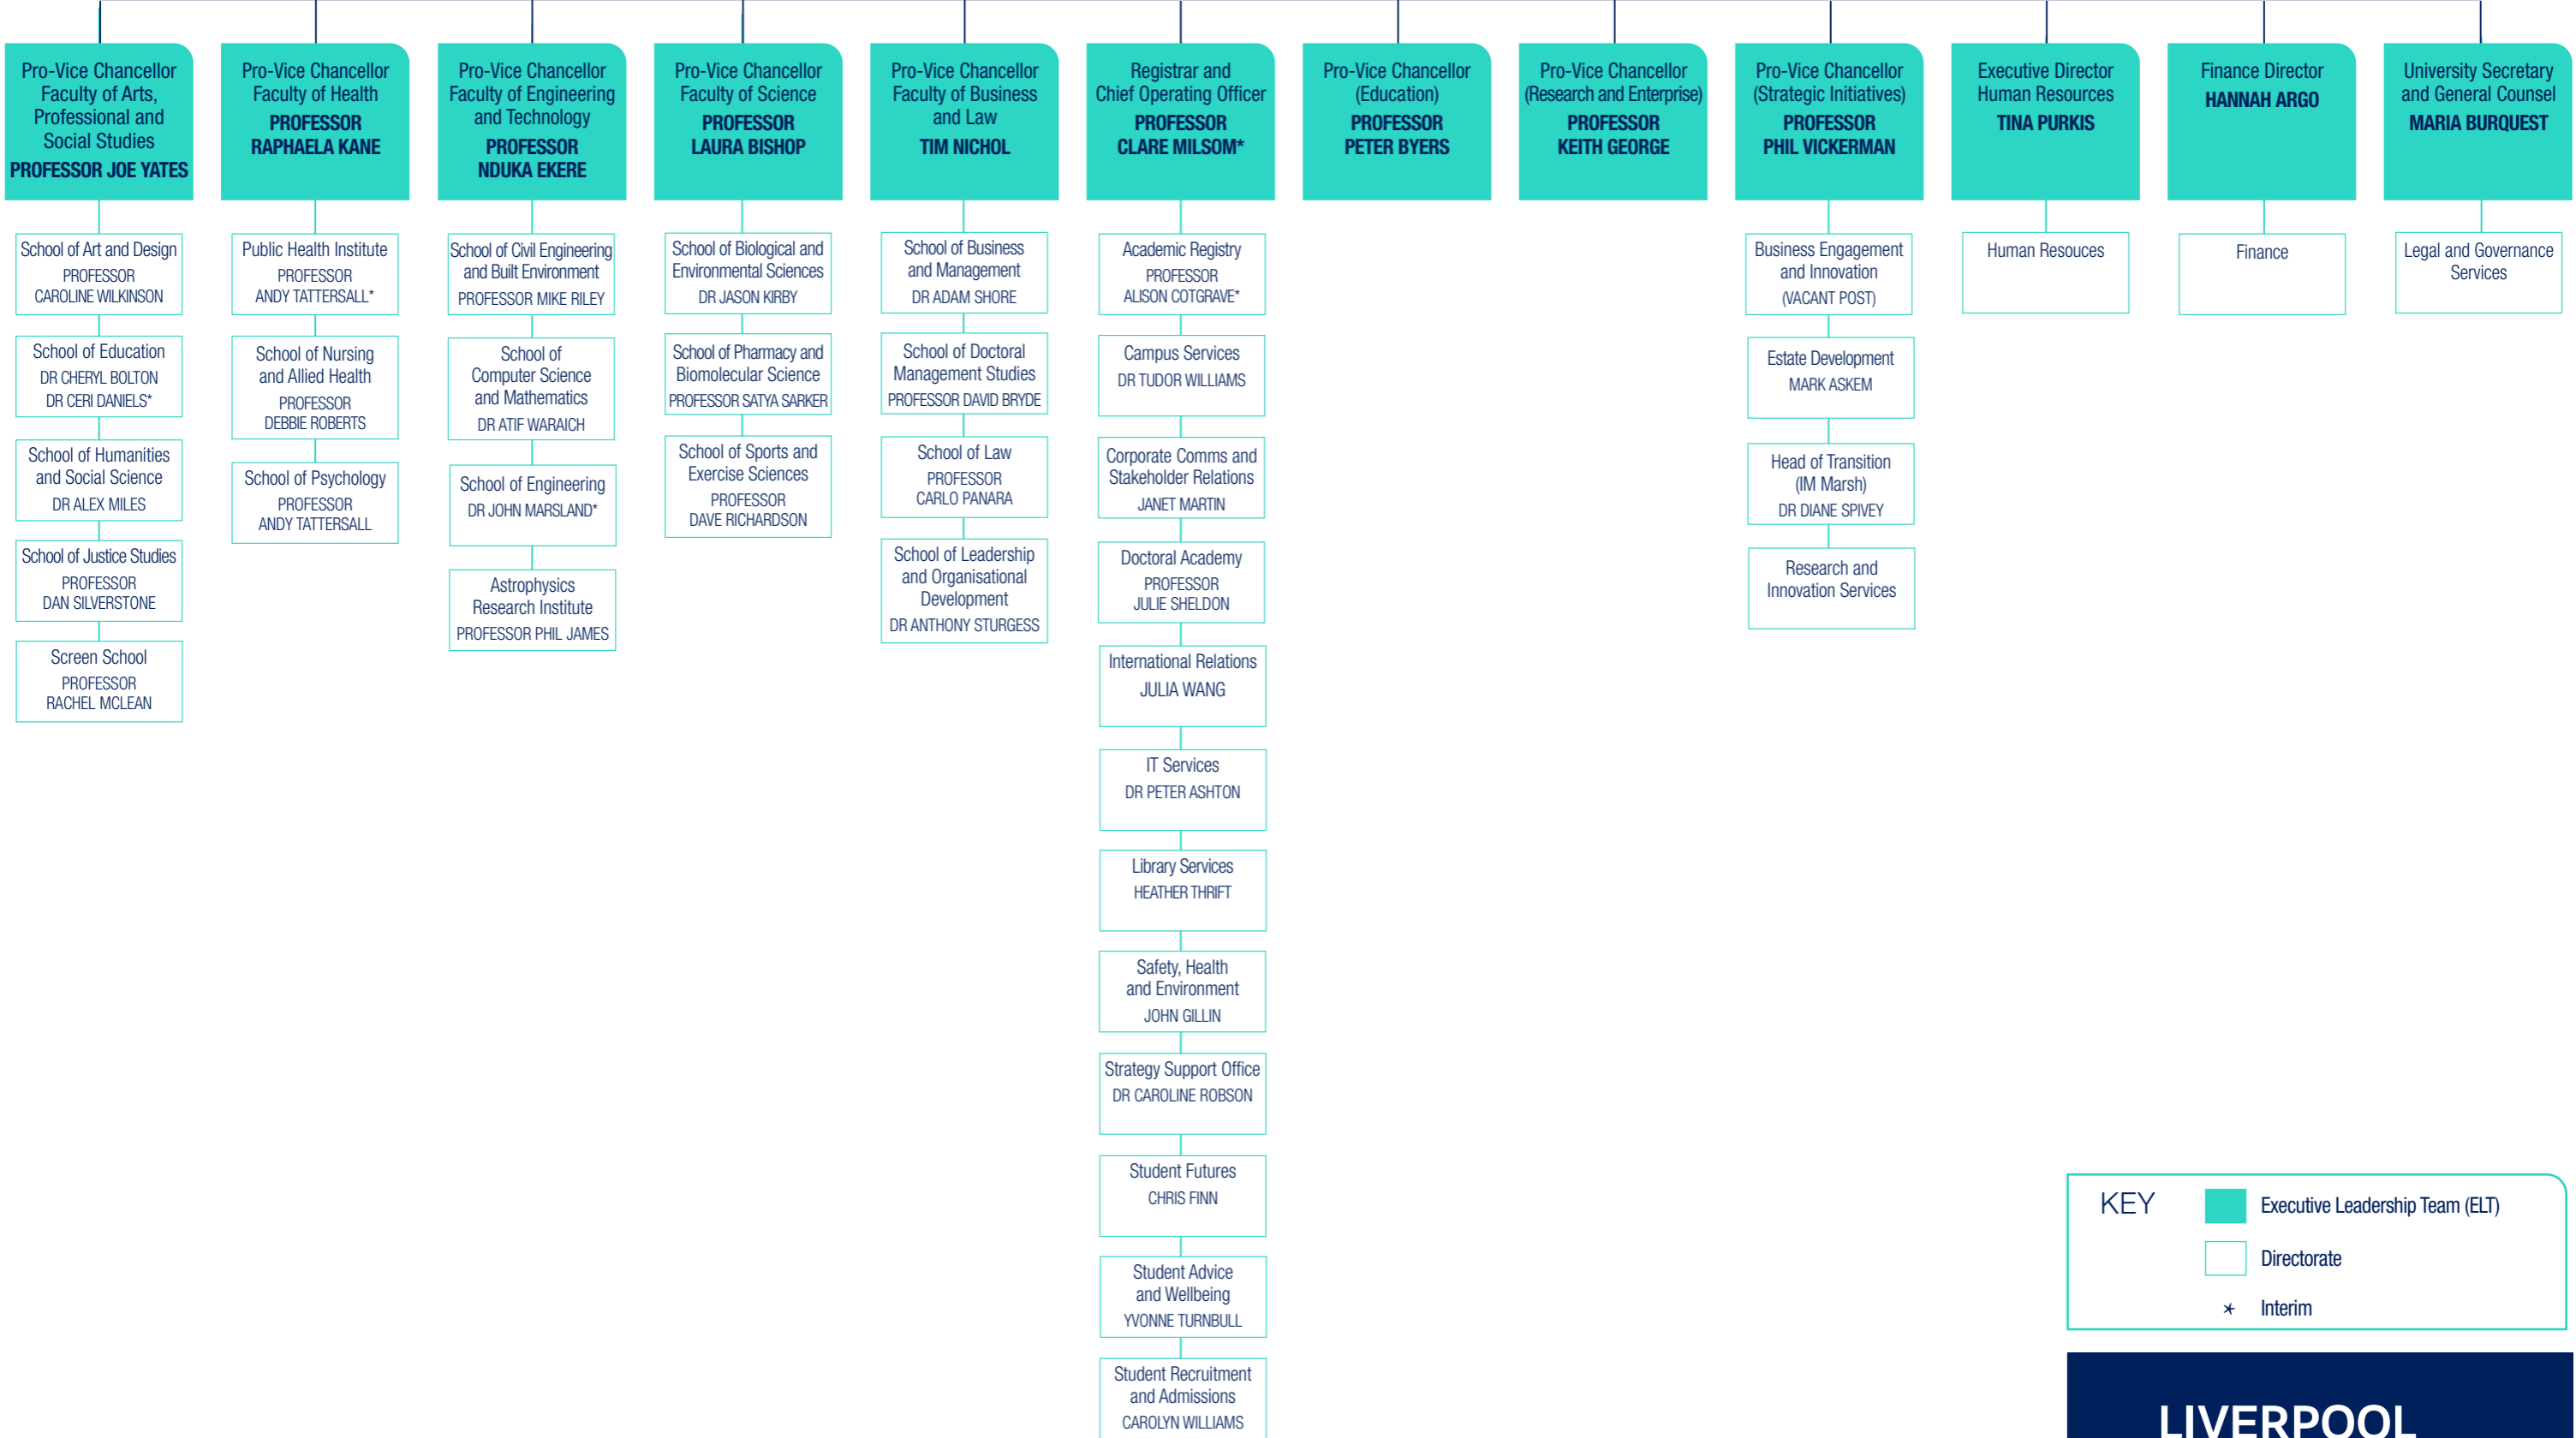

Vice-Chancellor
and Chief Executive
MARK POWER

KEY

- Executive Leadership Team (ELT)
- Directorate
- * Interim