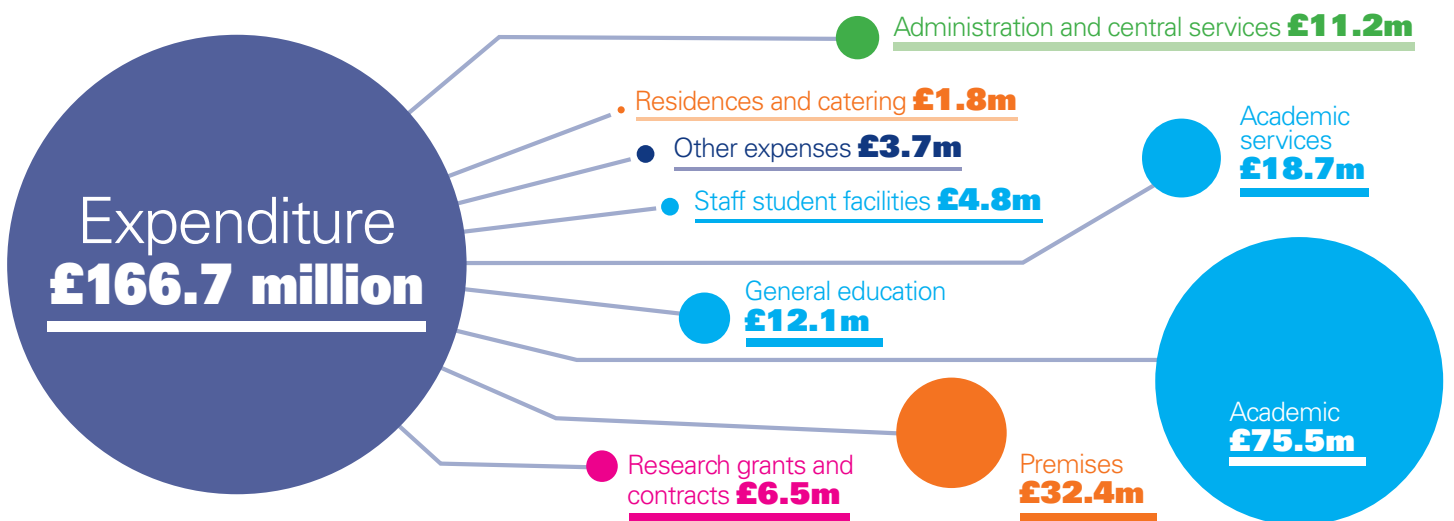

**INCOME:** where the University gets its income from

**EXPENDITURE:** how the University spends its money

**ABOUT THE UNIVERSITY**

Founded in **1825** | University status granted **1992** | **1**st class honours in Green University League | **2** HIGHEST RANKING UK UNIVERSITY IN Stonewall's TOP 100 Employers List

**Athena SWAN Bronze Award** | **22,585** students and **2,933** staff recruited from 100+ countries worldwide | **3** campuses | **4** faculties | **19** academic schools

**VISION:** To be recognised as a modern civic university delivering solutions to the challenges of the 21st century