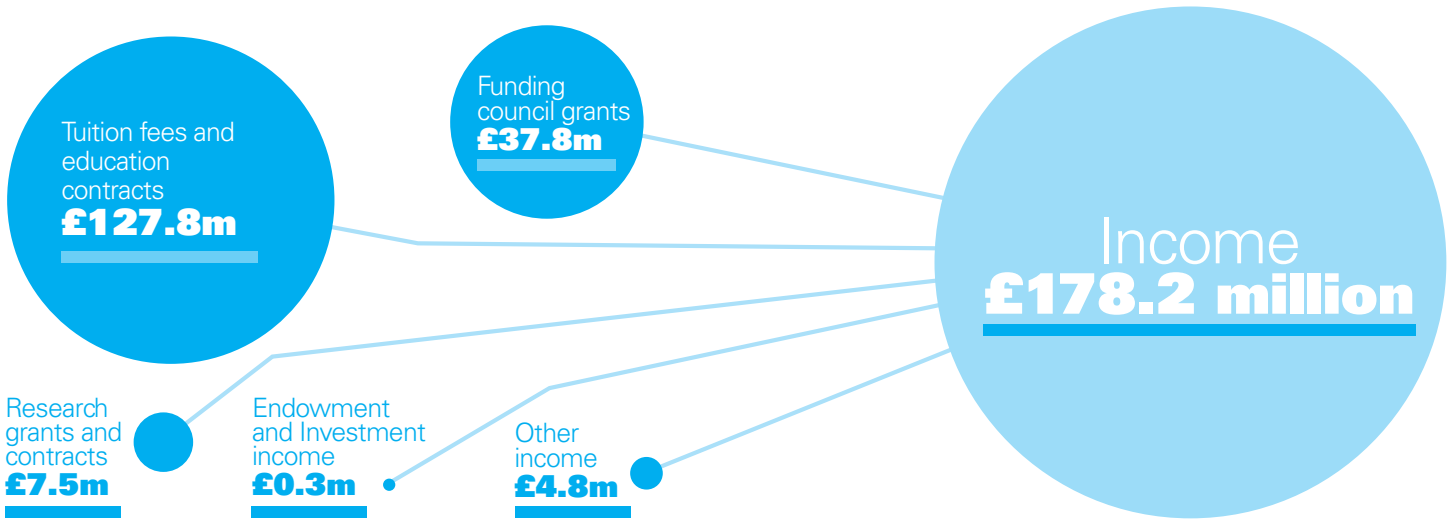

**INCOME:** where the University gets its income from

**EXPENDITURE:** how the University spends its money

**ABOUT THE UNIVERSITY**

Founded in **1825** | University status granted **1992** | **1**st class honours in Green University League | **2** HIGHEST RANKING UK UNIVERSITY IN Stonewall's TOP 100 Employers List

**Athena SWAN Bronze Award** | **22,585** students and **2,933** staff recruited from 100+ countries worldwide | **3** campuses | **4** faculties | **19** academic schools

**VISION:** To be recognised as a modern civic university delivering solutions to the challenges of the 21st century