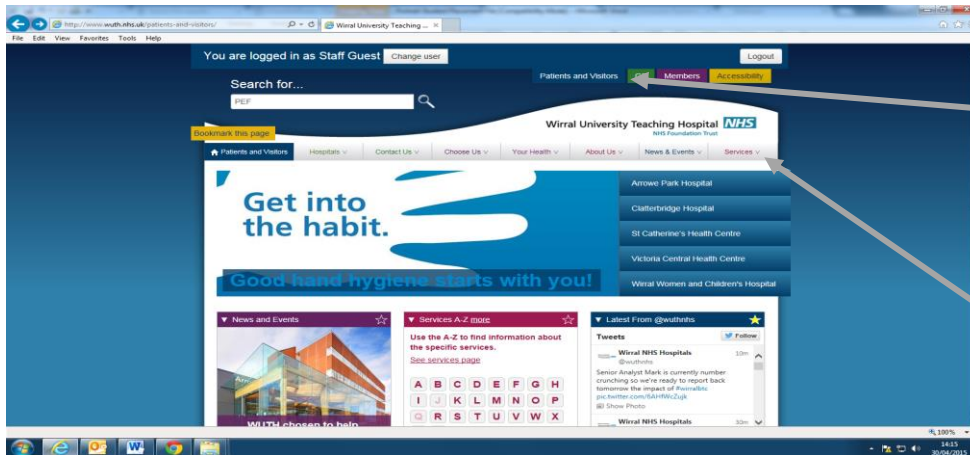

P.E.F Team web page

1st: Please click on **Patients and Visitors** Tab

2nd: Please click on **Service** Tab

3rd: Please scroll down to **P** and click on **Practice Educational Facilitator (P.E.F)**

Or just type **PEF Team** into 'Search for' box