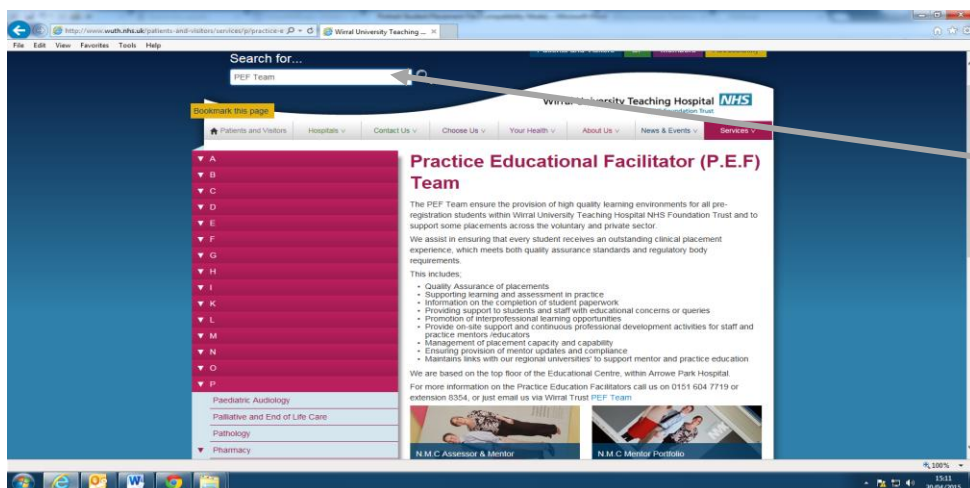

P.E.F Team web page

1st: Please click on **Patients and Visitors** Tab

2nd: Please click on **Service** Tab

3rd: Please scroll down to **P** and click on **Practice Educational Facilitator (P.E.F)**

Or just type **PEF Team** into 'Search for' box

Trust's Student's Web Page

Please access Wirral University Teaching Hospital's intranet

1st: Please click on Staff Development Tab

2nd: Please scroll down and click on Student Page Tab