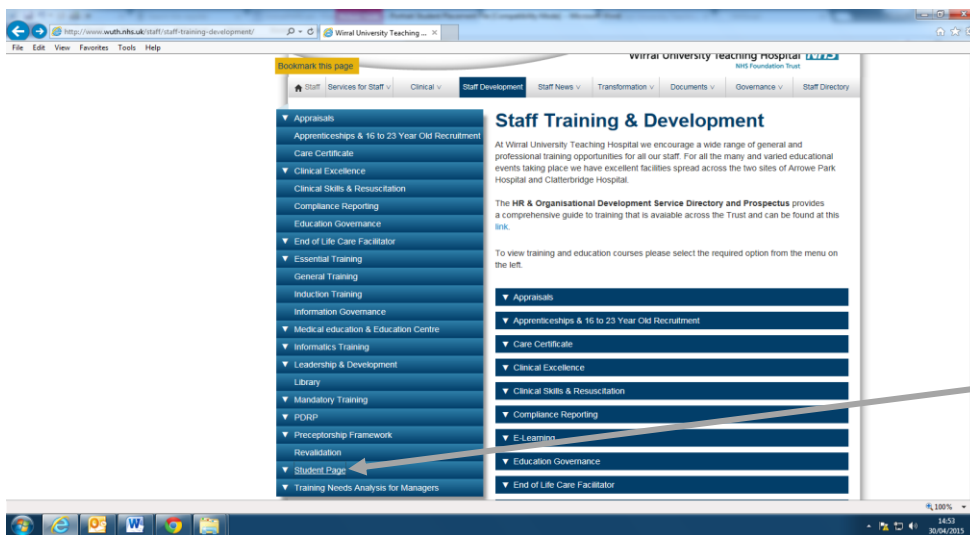

Trust's Student's Web Page

Please access Wirral University Teaching Hospital's intranet

1st: Please click on Staff Development Tab

2nd: Please scroll down and click on Student Page Tab